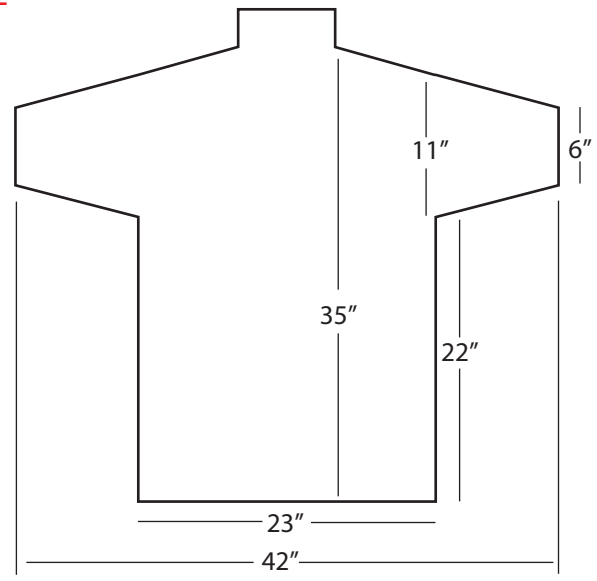

STANDARD AUTO

PALLET SIZE	MAX IMAGE AREA	SCREEN SIZE
10"X16"	9"X15.5"H	23"X31"
12"X22"	11"X17"H	23"X31"
16"X22"	15.5"X17"H	23"X31"

OVERSIZE AUTO

PALLET SIZE	MAX IMAGE AREA	SCREEN SIZE
12"X22"	11"X19.5"H	23"X36"
16"X22"	15.5"X19.5"H	23"X36"
18"X22"	17.5"X21"H	30"X36"

SUPERSIZE AUTO

PALLET SIZE	MAX IMAGE AREA	SCREEN SIZE
20"X24"	19"X23"H	30"X36"

ALL OVER WING AUTO

PALLET SIZE	MAX IMAGE AREA	SCREEN SIZE
S - M	32"X35"H	46"X50"
L - XL	40"X 35"H	46"X50"

SLEEVE PALLETS:

PALLET SIZE	MAX IMAGE AREA	SCREEN SIZE
5"X23"	4"X21"H	23"X31"

ON THE POCKET:

PALLET SIZE	MAX IMAGE AREA	SCREEN SIZE
3.75"X5"	3"X4"H	23"X31"

TAG PALLETS: SOME LARGER ART MAY FIT DEPENDING ON ARTWORK

PALLET SIZE	MAX IMAGE AREA	SCREEN SIZE
6"X3"	3"X2.5"H	23"X31"
6"X3"	4"X2"H	23"X31"
6"X3"	5"X1.5"H	23"X31"