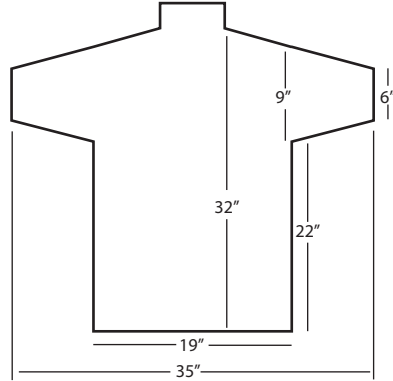

STANDARD AUTO

PALLET SIZE	MAX IMAGE AREA	SCREEN SIZE
10"X16"	9"X15.5"H	23"X31"
12"X22"	11"X17"H	23"X31"
16"X22"	15.5"X17"H	23"X31"

OVERSIZE AUTO

PALLET SIZE	MAX IMAGE AREA	SCREEN SIZE
12"X22"	11"X19.5"H	23"X36"
16"X22"	15.5"X19.5"H	23"X36"
18"X22"	17.5"X21"H	30"X36"

SUPERSIZE AUTO

PALLET SIZE	MAX IMAGE AREA	SCREEN SIZE
20"X24"	19"X23"H	30"X36"

ALL OVER WING AUTO

PALLET SIZE	MAX IMAGE AREA	SCREEN SIZE
S - M	32"X35"H	46"X50"
L - XL	40"X 35"H	46"X50"

SLEEVE PALLETS:

PALLET SIZE	MAX IMAGE AREA	SCREEN SIZE
5"X23"	4"X21"H	23"X31"

ON THE POCKET:

PALLET SIZE	MAX IMAGE AREA	SCREEN SIZE
3.75"X5"	3"X4"H	23"X31"

TAG PALLETS: SOME LARGER ART MAY FIT DEPENDING ON ARTWORK

PALLET SIZE	MAX IMAGE AREA	SCREEN SIZE
6"X3"	3"X2.5"H	23"X31"
6"X3"	4"X2"H	23"X31"
6"X3"	5"X1.5"H	23"X31"